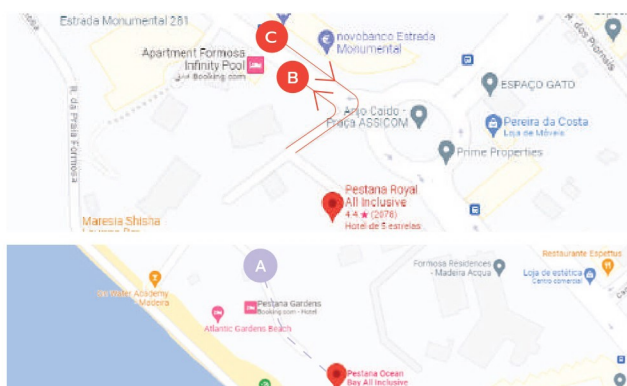

## MEETING POINTS

Ocean Bay Hotel - Stop A

Casino Hotel

Competition Pool

Royal Hotel:  
**Stop B (Hotel to Venue; Hotel to Airport)**  
 Public bus stop on the main road,  
 (to the left after hotel exit)

**Stop C (Venue to Hotel)**  
 in front of stop B, across the road

## COMPETITION BUS SCHEDULE

(a) Hotel Ocean Bay    (b) Hotel Royal    (c) Hotel Ocean Bay + Hotel Royal

### Hotel Casino

07:15	After end session	14:15	After end session
08:15		15:15	

The line (c) will start at Hotel Ocean Bay. For Hotel Royal expect a delay 10'.

*Priority must be given for those who will compete. And if there is space on the buses other teams can go to the venue to train in the warm-up pool. It's not possible for the LOC to have anyone controlling who will enter the buses and so the teams will have to be responsible.*